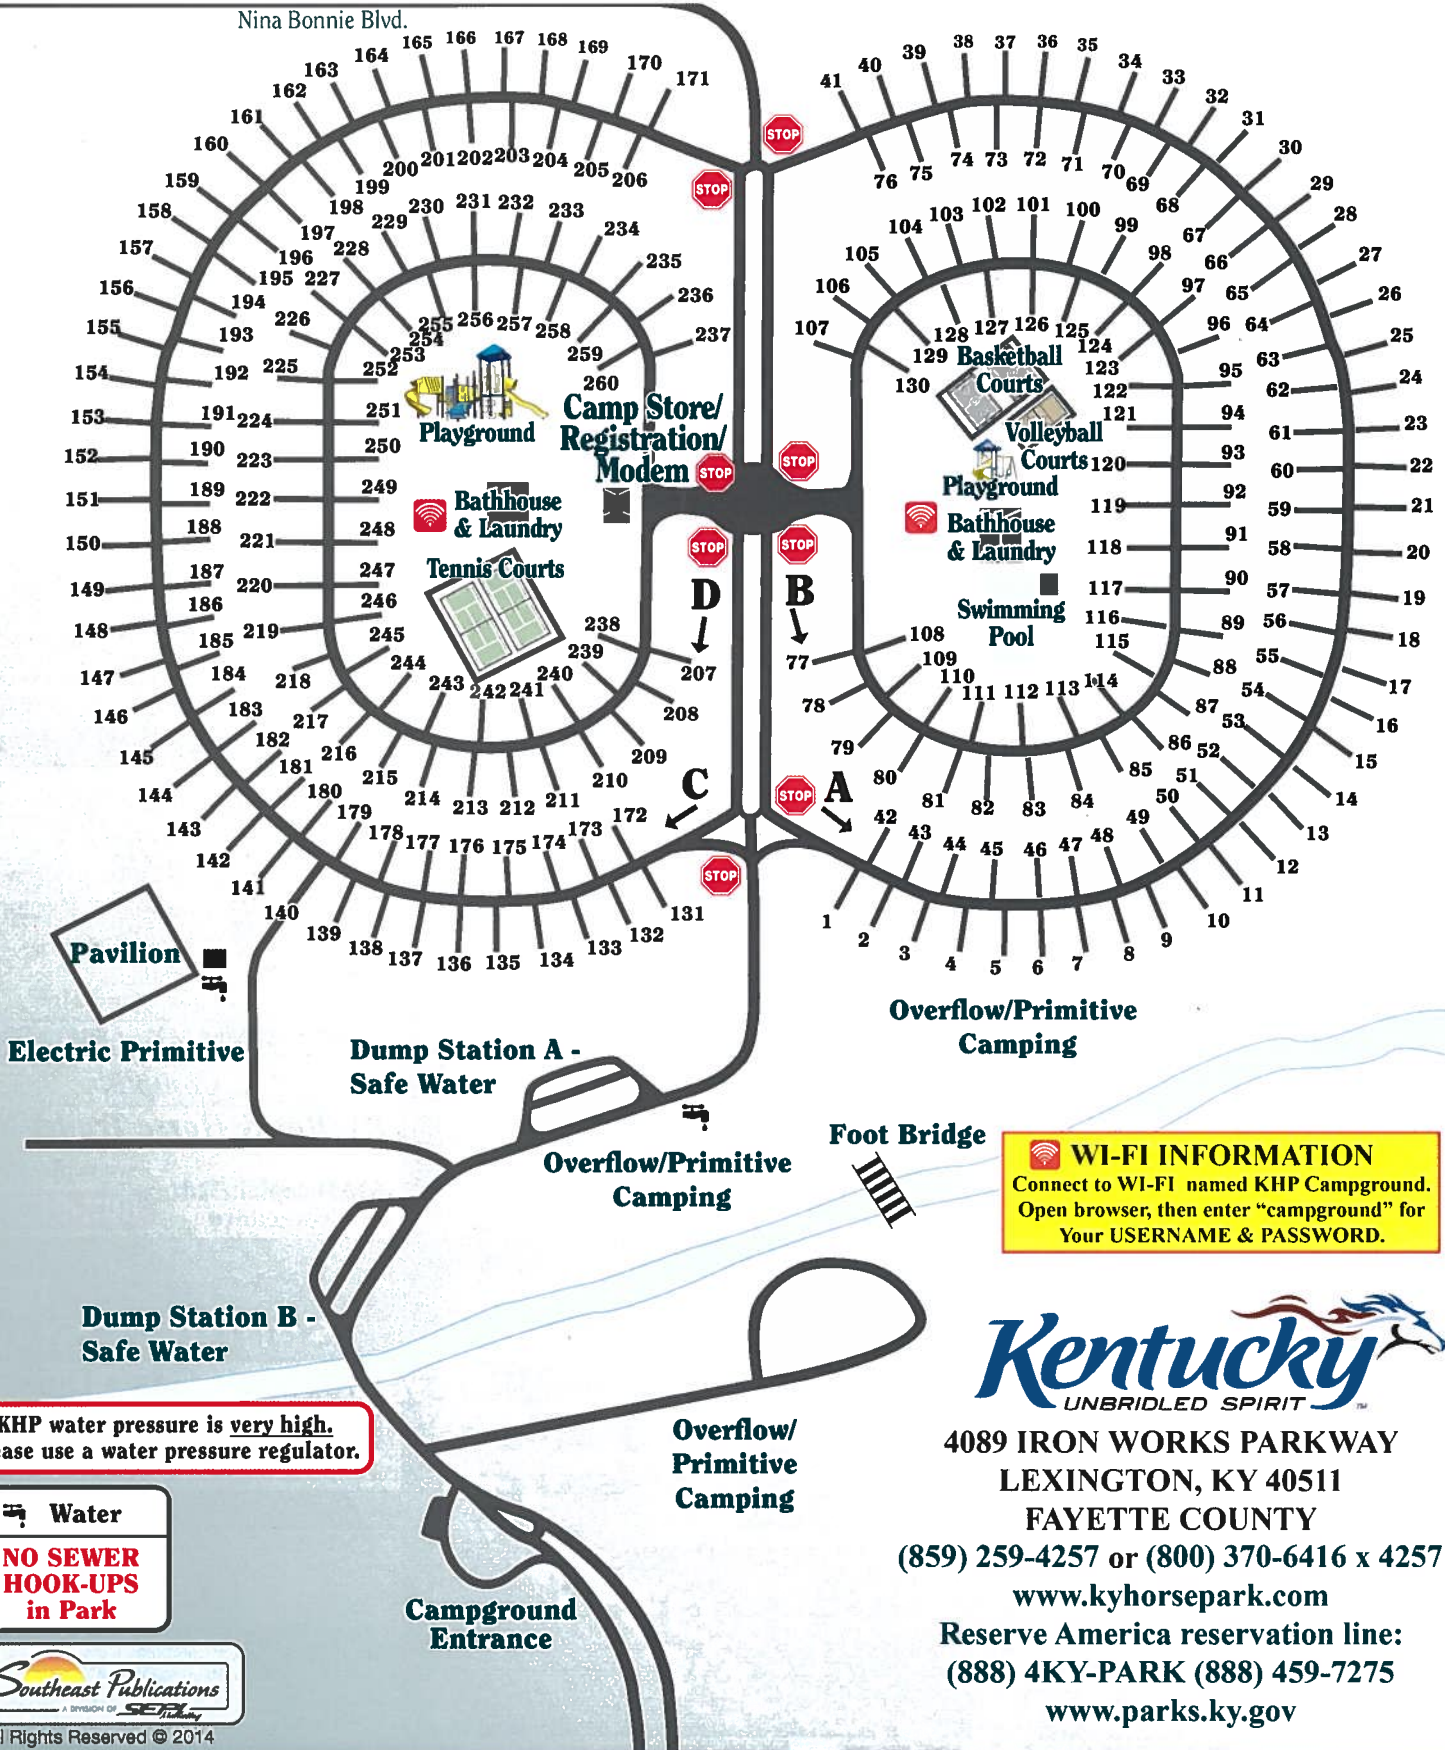

Kentucky Horse Park

CAMPGROUND

WI-FI INFORMATION
 Connect to WI-FI named KHP Campground.
 Open browser, then enter "campground" for
 Your USERNAME & PASSWORD.

KHP water pressure is very high.
 Please use a water pressure regulator.

Water
NO SEWER HOOK-UPS in Park

All Rights Reserved © 2014

4089 IRON WORKS PARKWAY
 LEXINGTON, KY 40511
 FAYETTE COUNTY
 (859) 259-4257 or (800) 370-6416 x 4257
www.kyhorsepark.com
 Reserve America reservation line:
 (888) 4KY-PARK (888) 459-7275
www.parks.ky.gov